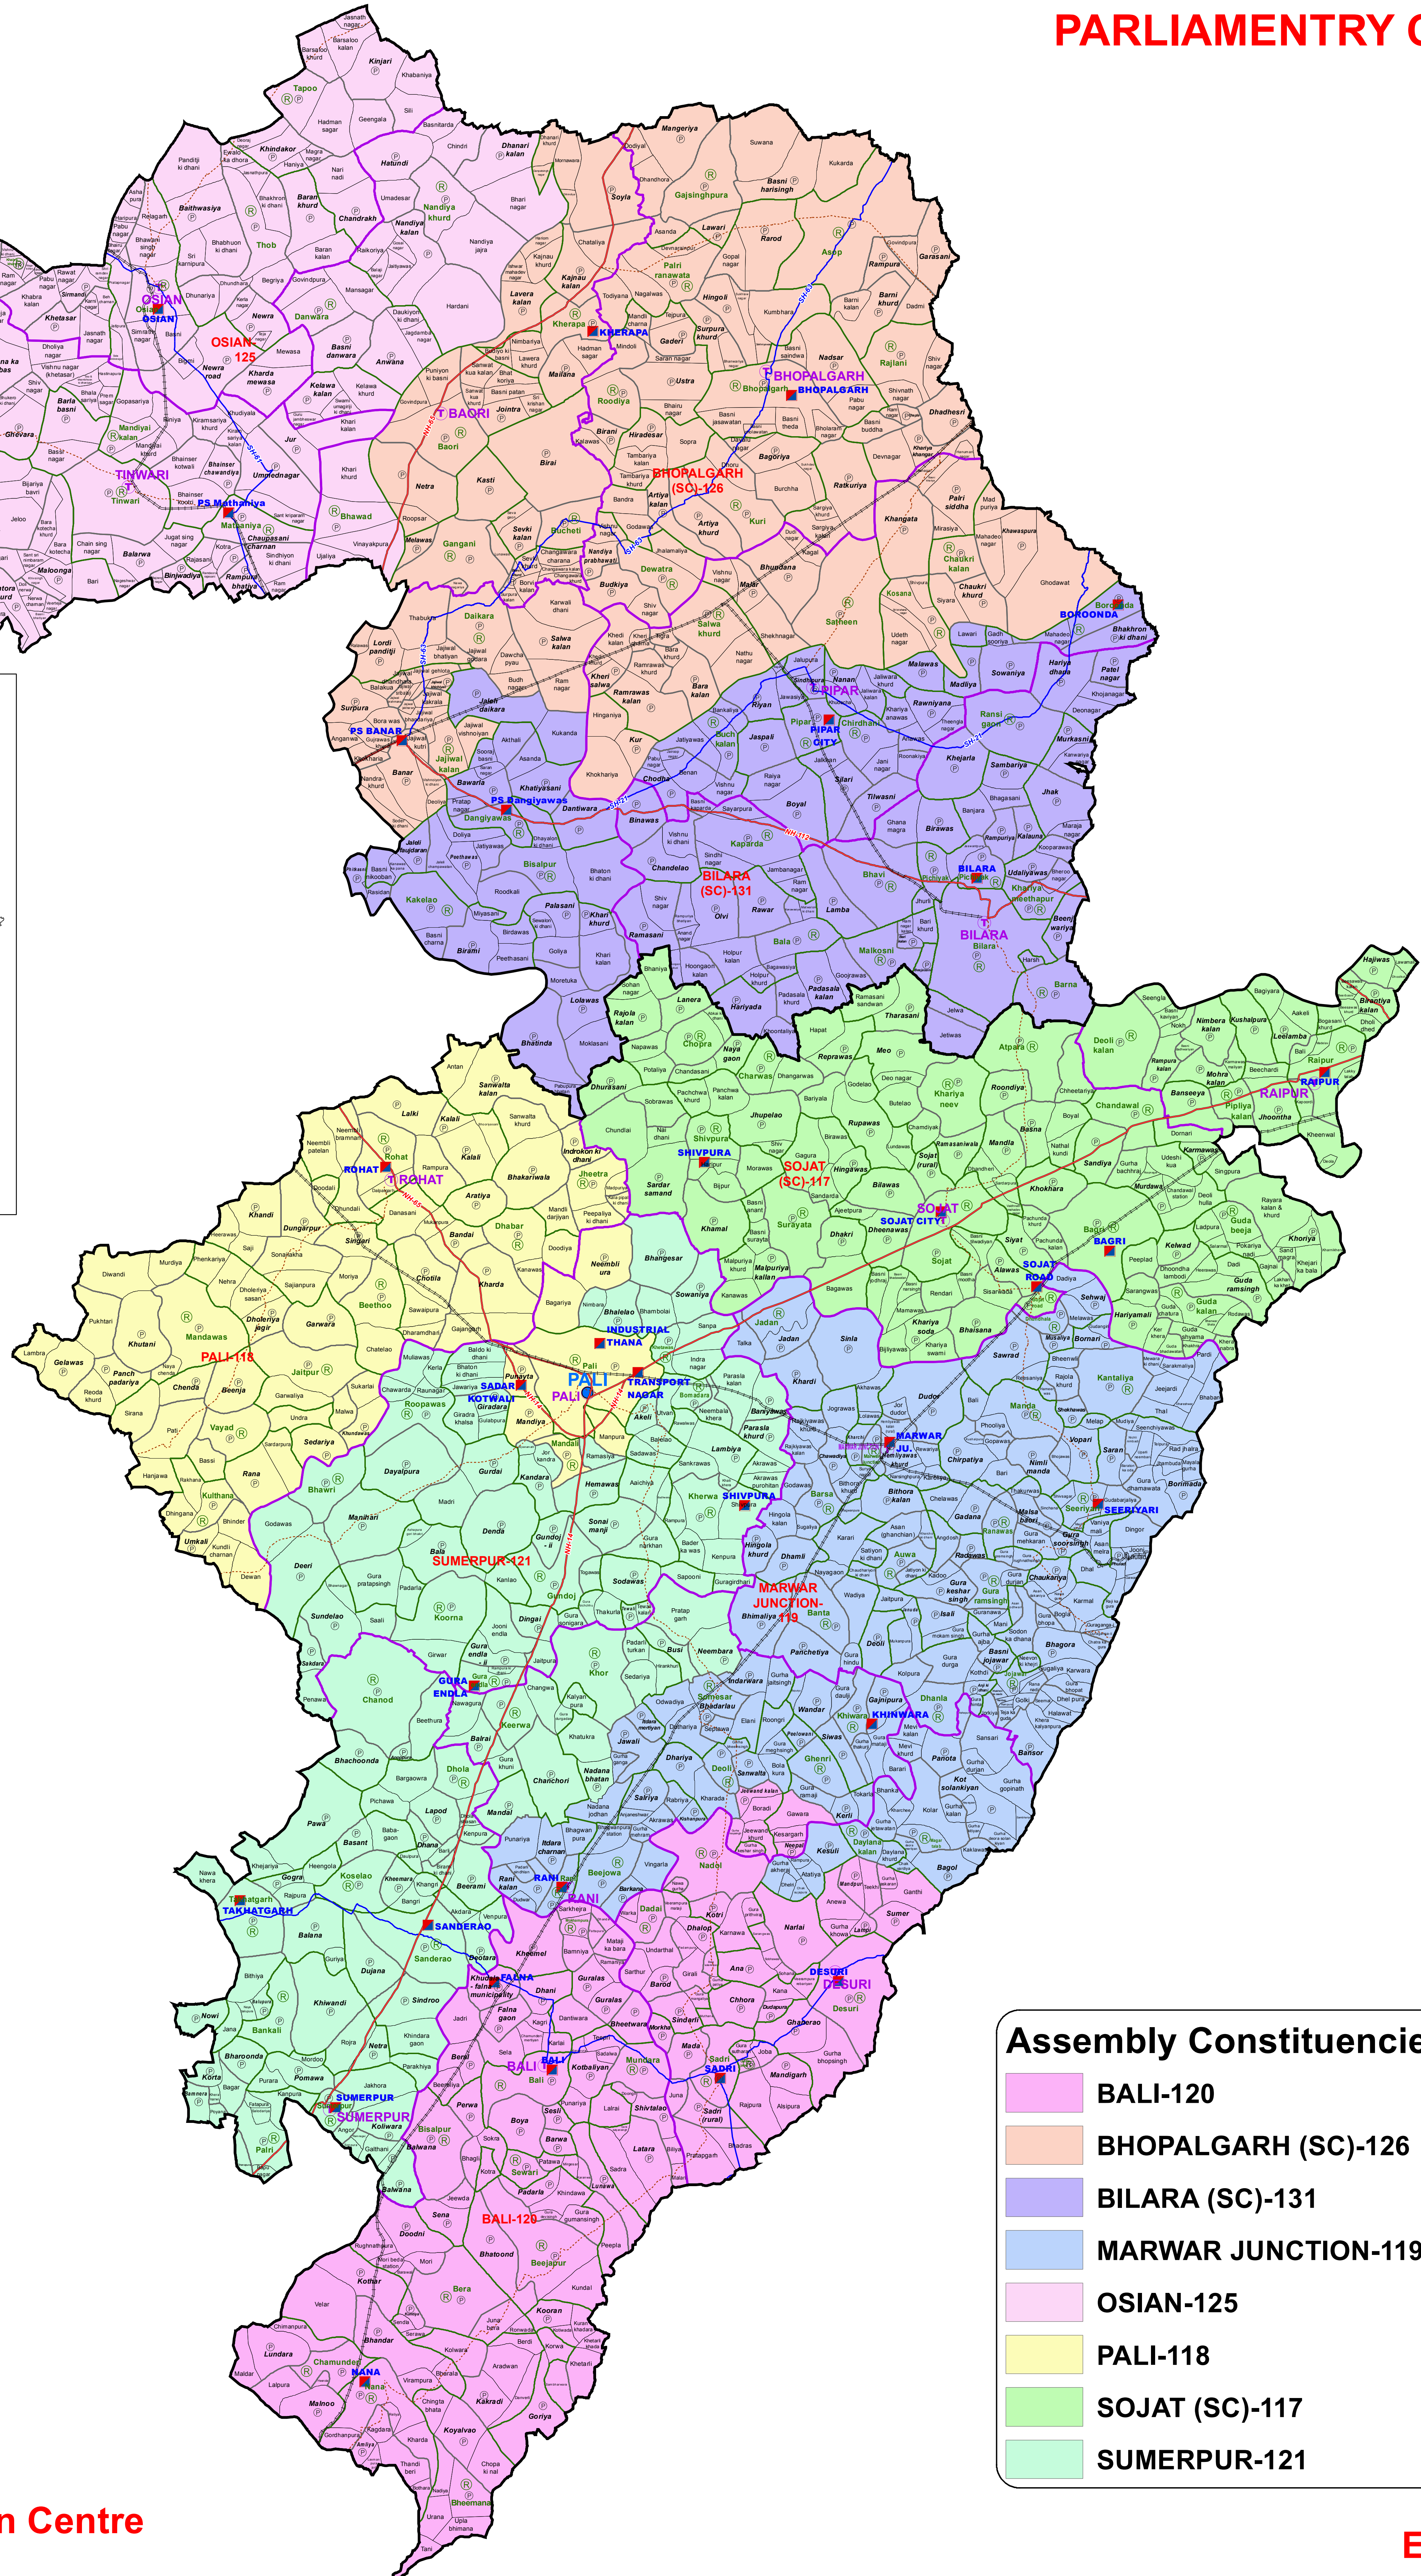

# PARLIAMENTARY CONSTITUENCY - PALI-15

**Legend**

- District Headquarter
- ⊕ Tehsil Headquarter
- Ⓡ ILR Headquarter
- Ⓟ Patwar Circle Headquarter
- Police Station
- Railway Line
- National Highway
- State Highway
- Major District Road
- ▭ District Boundary
- ▭ Tehsil Boundary
- ▭ ILR Circle Boundary
- ▭ Patwar Circle Boundary
- ▭ Village Boundary

**Assembly Constituencies**

- BALI-120
- BHOPALGARH (SC)-126
- BILARA (SC)-131
- MARWAR JUNCTION-119
- OSIAN-125
- PALI-118
- SOJAT (SC)-117
- SUMERPUR-121